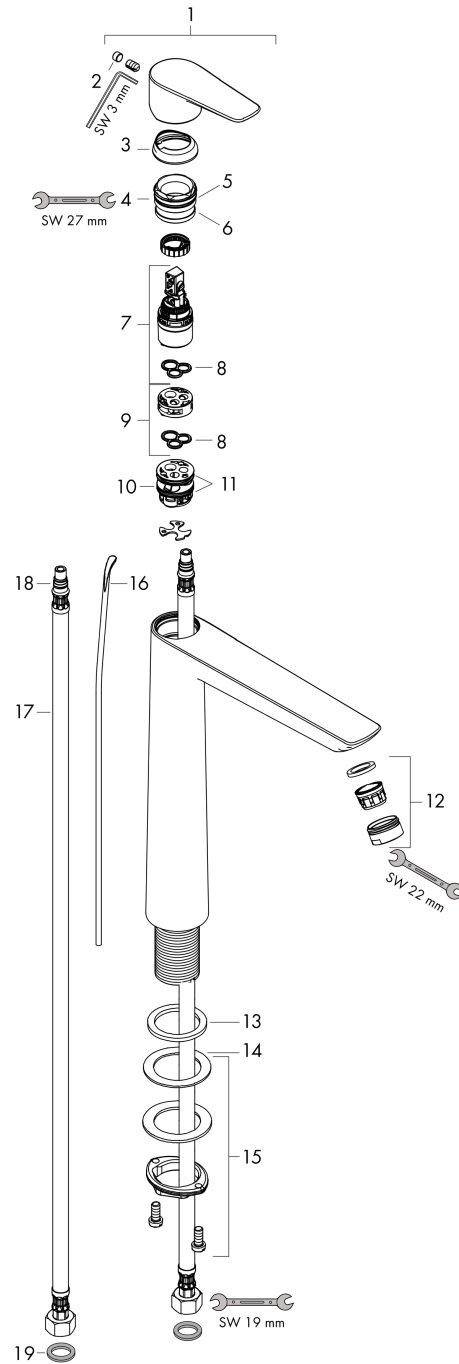

Talis E

Single lever basin mixer 240 with pop-up waste set

Surfaces: **Polished Gold Optic** Article Number: **71716990**

Description

product features

- consists of: single lever basin mixer, waste set
- ComfortZone 240
- projection 183 mm
- spray type: normal spray
- maximum flow rate at 3 bar: 5 l/min
- ceramic cartridge
- temperature limitation adjustable
- suitable for continuous flow water heaters
- pop-up waste set G 1¼
- material waste set: metal
- connection type: G ¾ connections
- connection dimension: DN15
- surface of the pull rod at color variant -670 and -700 = chrome

Technology

Design awards

Product image

Scale drawing

Talis E
Single lever basin mixer 240 with pop-up waste set
 Surfaces: **Polished Gold Optic** Article Number: **71716990**

Flowchart

Talis E
Single lever basin mixer 240 with pop-up waste set
 Surfaces: **Polished Gold Optic** Article Number: **71716990**

Exploded Drawing

Year of production: >07/19

Talis E

Single lever basin mixer 240 with pop-up waste set

Surfaces: **Polished Gold Optic** Article Number: **71716990**

Spare part list

Year of production: >07/19

Pos.	Description	Article Number	Price	PU
1	handle	92687990	-	1
2	screw cover	95704000	-	1
3	flange	92625990	-	1
4	nut	92689000	-	1
5	O-ring 25x1,5	98146000	-	1
6	O-ring 27x1,5	92527000	-	1
7	cartridge, assy	97685000	-	1
8	seal	98865000	-	1
9	adapter for cartridge	92628000	-	1
10	adapter for cartridge	98866000	-	1
11	O-ring 23x2	98398000	-	1
12	aerator M24x1 (5 l/min)	13185990	-	1
13	flat seal	98749000	-	1
14	fixing set (Ø 32)	13961000	-	1
15	lever collar	97548000	-	1
16	pull rod	96657990	-	1
17	connection hose 600 mm M8x0,75 G3/8	96556000	-	1
18	O-ring 7x1,5	98422000	-	1
19	sealing set	95581000	-	1
a	pop up waste	94139990	-	1
b	fixation extension 35 mm	13898000	-	1