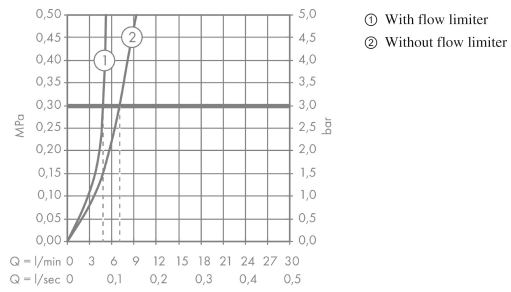

Talis E

Single lever basin mixer 240 with pop-up waste set

Surfaces: **Polished Gold Optic** Article Number: **71716990**

Description

product features

- consists of: single lever basin mixer, waste set
- ComfortZone 240
- projection 183 mm
- spray type: normal spray
- maximum flow rate at 3 bar: 5 l/min
- ceramic cartridge
- temperature limitation adjustable
- suitable for continuous flow water heaters
- pop-up waste set G 1¼
- material waste set: metal
- connection type: G ¾ connections
- connection dimension: DN15
- surface of the pull rod at color variant -670 and -700 = chrome

Technology

Design awards

Product image

Scale drawing

Talis E
Single lever basin mixer 240 with pop-up waste set
 Surfaces: **Polished Gold Optic** Article Number: **71716990**

Flowchart

Talis E
Single lever basin mixer 240 with pop-up waste set
 Surfaces: **Polished Gold Optic** Article Number: **71716990**