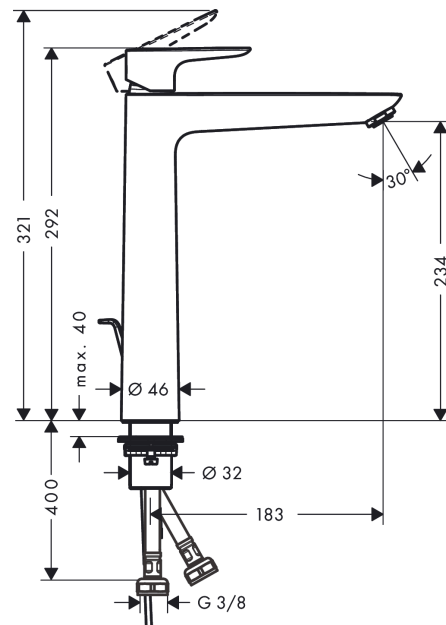

Talis E

Single lever basin mixer 240 with pop-up waste set

Surfaces: **Polished Gold Optic** Article Number: **71716990**

Description

product features

- consists of: single lever basin mixer, waste set
- ComfortZone 240
- projection 183 mm
- spray type: normal spray
- maximum flow rate at 3 bar: 5 l/min
- ceramic cartridge
- temperature limitation adjustable
- suitable for continuous flow water heaters
- pop-up waste set G 1¼
- material waste set: metal
- connection type: G ¾ connections
- connection dimension: DN15
- surface of the pull rod at color variant -670 and -700 = chrome

Technology

Design awards

Product image

Scale drawing

Talis E
Single lever basin mixer 240 with pop-up waste set
 Surfaces: **Polished Gold Optic** Article Number: **71716990**

Flowchart

Talis E
Single lever basin mixer 240 with pop-up waste set
 Surfaces: **Polished Gold Optic** Article Number: **71716990**

Exploded Drawing

Year of production: >07/19

Talis E

Single lever basin mixer 240 with pop-up waste set

Surfaces: **Polished Gold Optic** Article Number: **71716990**

Spare part list

Year of production: >07/19

Pos.	Description	Article Number	Price	PU
1	handle	92687990	-	1
2	screw cover	95704000	-	1
3	flange	92625990	-	1
4	nut	92689000	-	1
5	O-ring 25x1,5	98146000	-	1
6	O-ring 27x1,5	92527000	-	1
7	cartridge, assy	97685000	-	1
8	seal	98865000	-	1
9	adapter for cartridge	92628000	-	1
10	adapter for cartridge	98866000	-	1
11	O-ring 23x2	98398000	-	1
12	aerator M24x1 (5 l/min)	13185990	-	1
13	flat seal	98749000	-	1
14	fixing set (Ø 32)	13961000	-	1
15	lever collar	97548000	-	1
16	pull rod	96657990	-	1
17	connection hose 600 mm M8x0,75 G3/8	96556000	-	1
18	O-ring 7x1,5	98422000	-	1
19	sealing set	95581000	-	1
a	pop up waste	94139990	-	1
b	fixation extension 35 mm	13898000	-	1